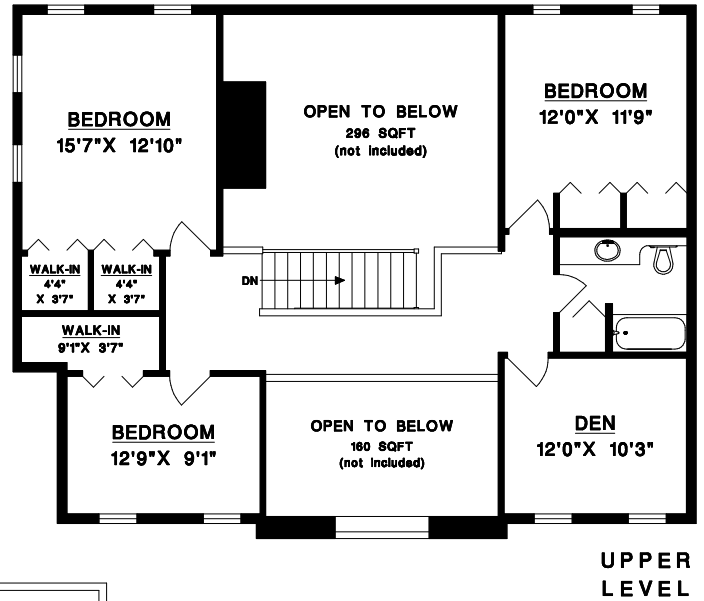

7657 SECHELT INLET ROAD
SECHELT, BC

NOTE: CABIN NOT SHOWN ACTUAL POSITION RELATIVE TO HOUSE (DETAILS NOT AVAILABLE)

MAIN LEVEL

MAIN LEVEL	1763	SQFT
UPPER LEVEL	1071	SQFT
LOWER LEVEL (FINISHED)	1406	SQFT
TOTAL	4240	SQFT
LOWER LEVEL (SEMI-FIN)	248	SQFT
TOTAL	4488	SQFT

CABIN	298	SQFT
DECK AREAS	603	SQFT
COV'D PORCH AREAS	420	SQFT
SHED	33	SQFT