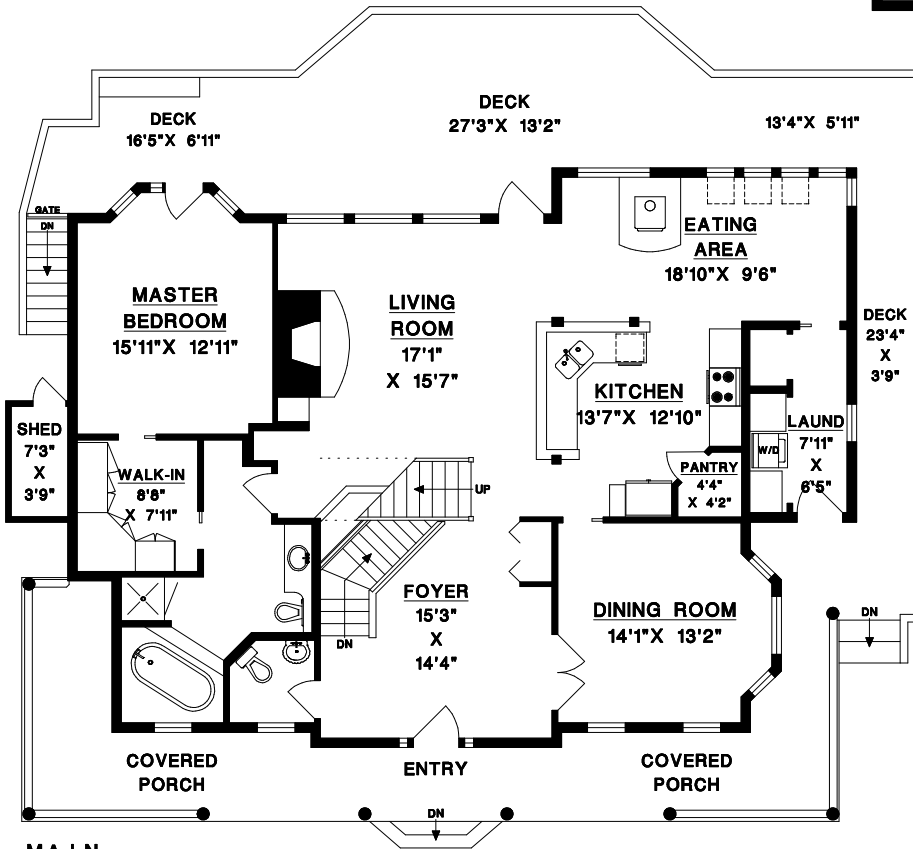

7657 SECHELT INLET ROAD
SECHELT, BC

NOTE: CABIN NOT SHOWN ACTUAL POSITION RELATIVE TO HOUSE (DETAILS NOT AVAILABLE)

MAIN LEVEL

MAIN LEVEL	1763	SQFT
UPPER LEVEL	1071	SQFT
LOWER LEVEL (FINISHED)	1406	SQFT
TOTAL	4240	SQFT
LOWER LEVEL (SEMI-FIN)	248	SQFT
TOTAL	4488	SQFT

CABIN	298	SQFT
DECK AREAS	603	SQFT
COV'D PORCH AREAS	420	SQFT
SHED	33	SQFT