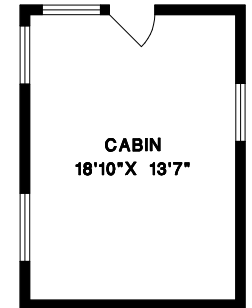

7657 SECHELT INLET ROAD
SECHELT, BC

NOTE: CABIN NOT SHOWN ACTUAL POSITION RELATIVE TO HOUSE (DETAILS NOT AVAILABLE)

MAIN LEVEL

MAIN LEVEL	1763	SQFT
UPPER LEVEL	1071	SQFT
LOWER LEVEL (FINISHED)	1406	SQFT
TOTAL	4240	SQFT
LOWER LEVEL (SEMI-FIN)	248	SQFT
TOTAL	4488	SQFT

CABIN	298	SQFT
DECK AREAS	603	SQFT
COV'D PORCH AREAS	420	SQFT
SHED	33	SQFT